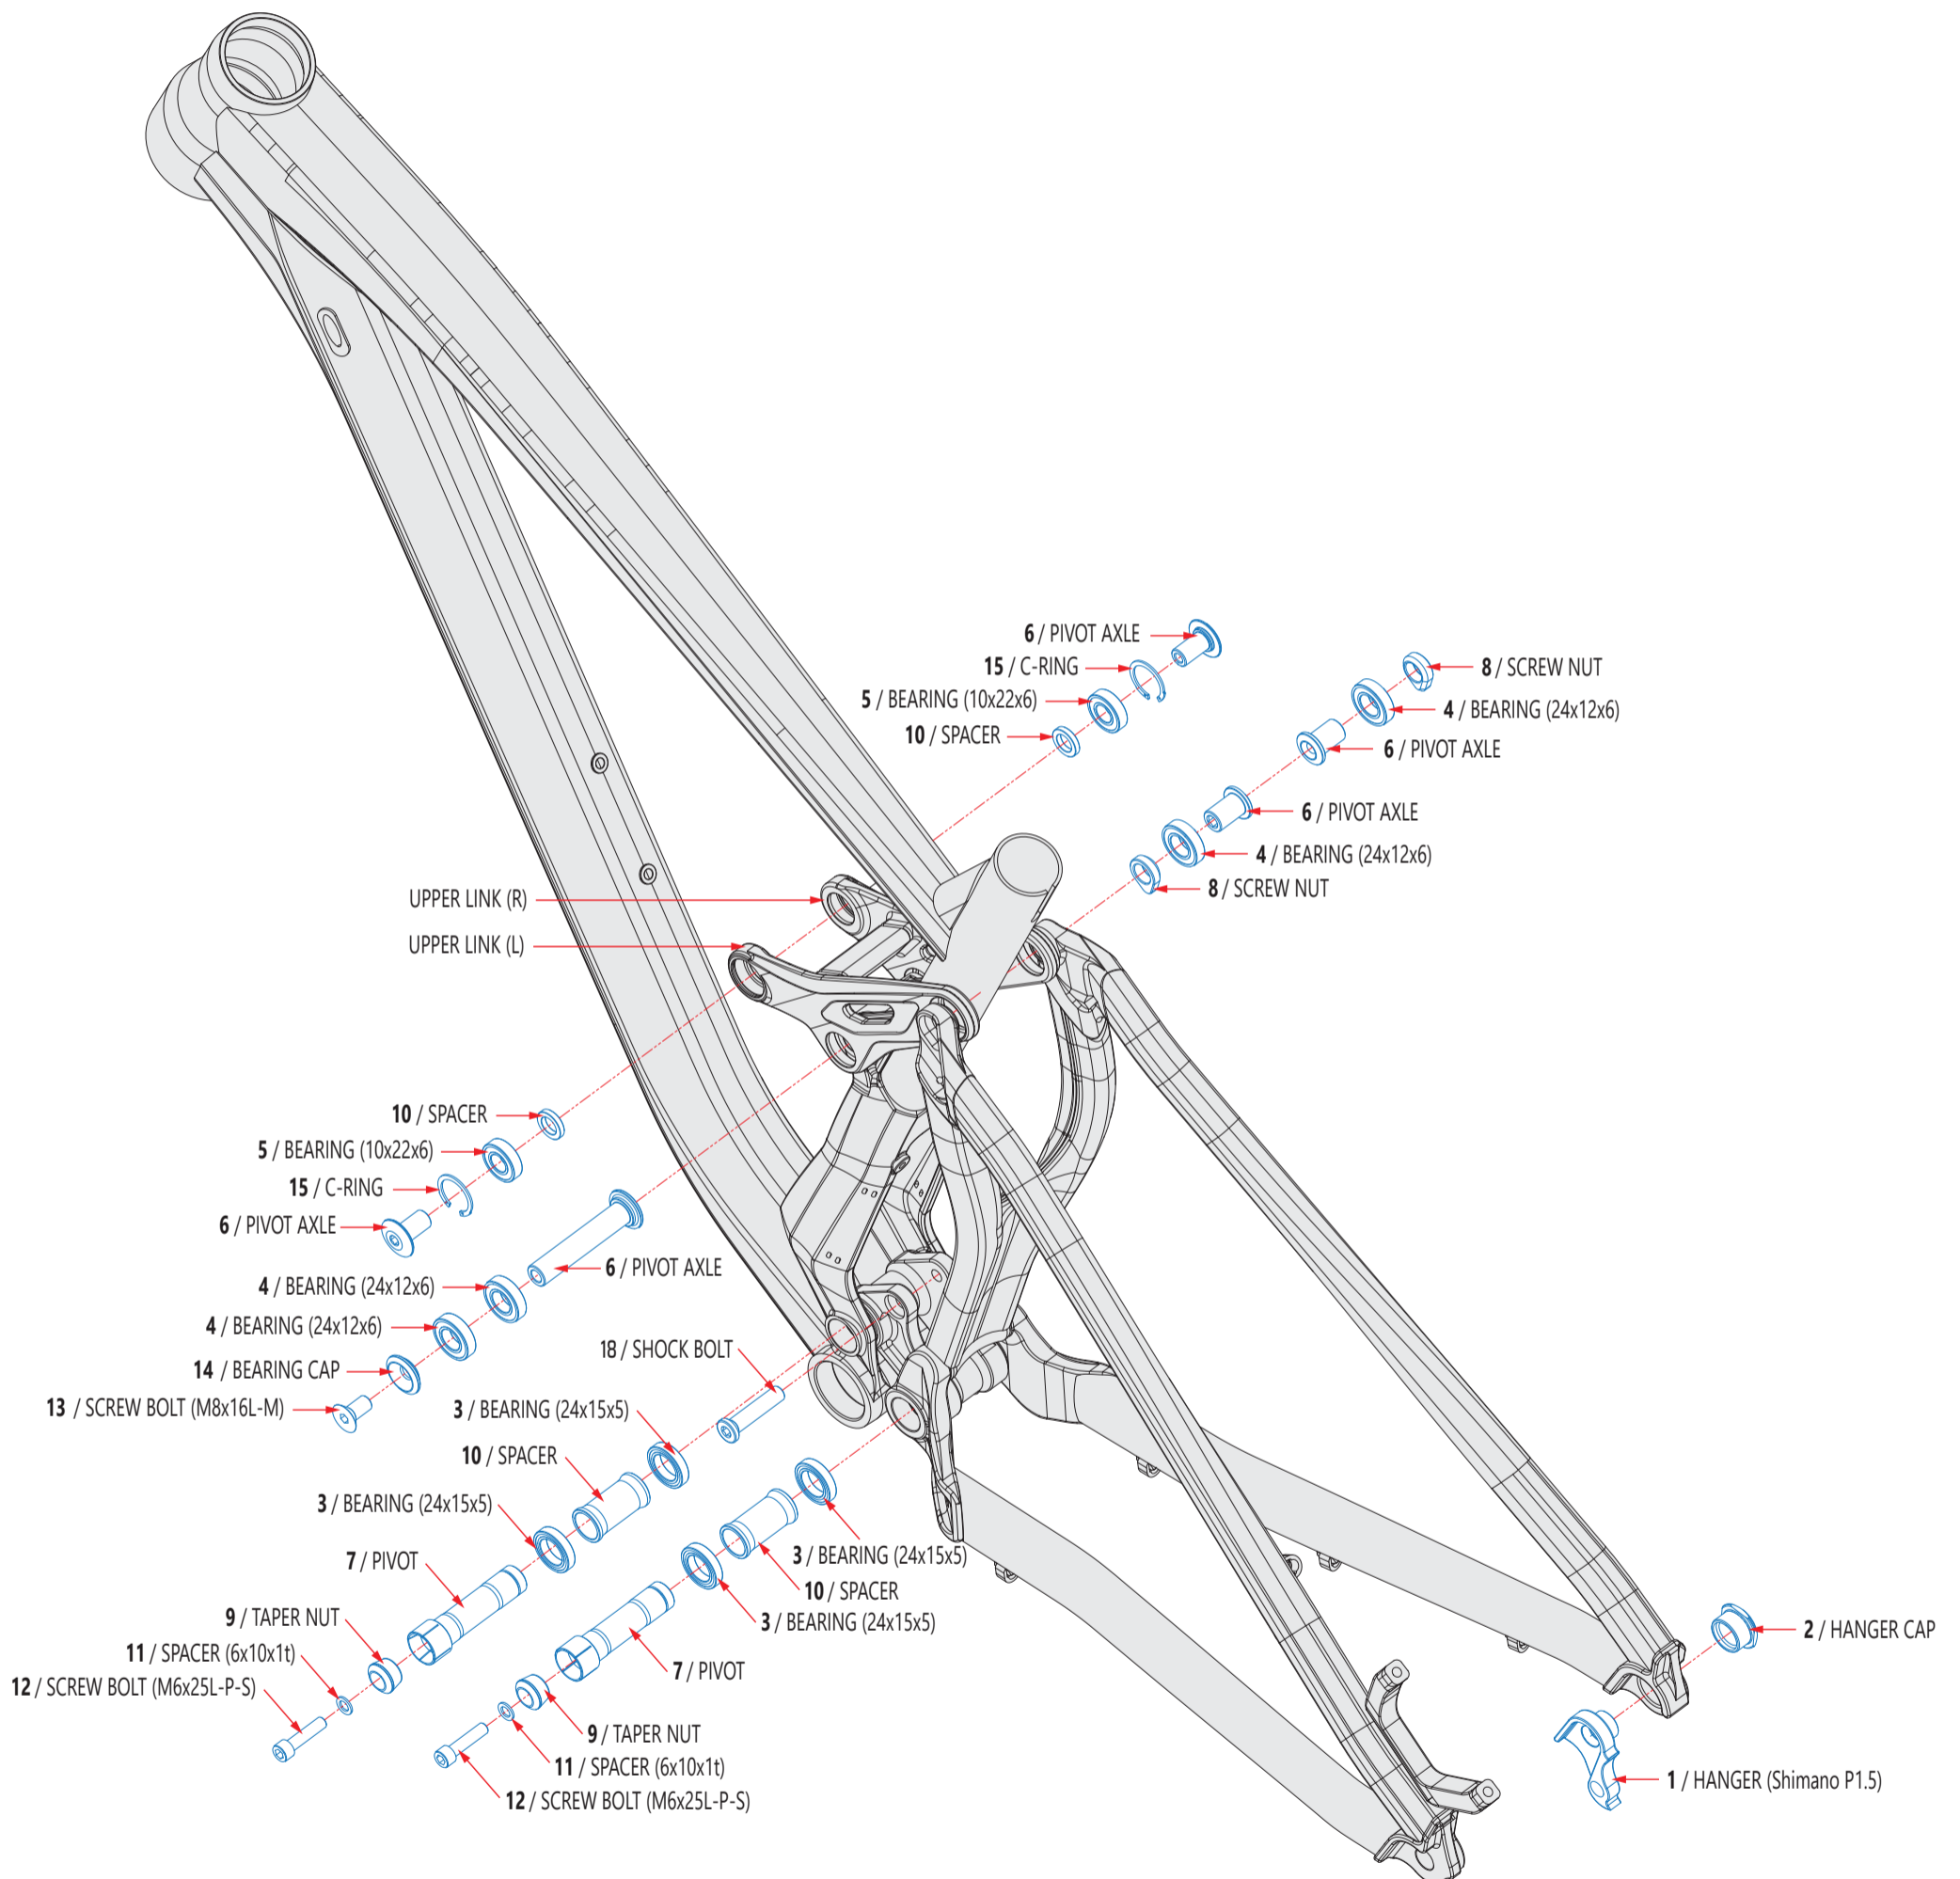

SCROLL

FRAME 2022

- | | |
|-----------------------|------------------------------|
| 1 / HANGER | 9 / TAPER NUT |
| 2 / HANGER CAP | 10 / SPACER |
| 3 / BEARING (24x15x5) | 11 / SPACER (6x10x1t) |
| 4 / BEARING (24x12x6) | 12 / SCREW BOLT (M6x25L-P-S) |
| 5 / BEARING (10x22x6) | 13 / SCREW BOLT (M8x16L-M) |
| 6 / PIVOT AXLE | 14 / BEARING CUP |
| 7 / PIVOT | 15 / C-RING |
| 8 / SCREW NUT | |